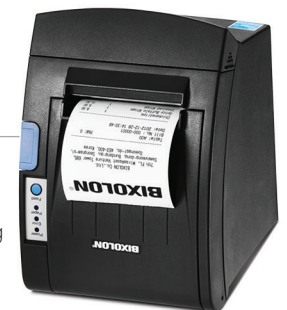

User-friendly Design

- Anti-jam guide
- Stand-alone or Space-saving wall-mount use
- 2" or 3" paper choice